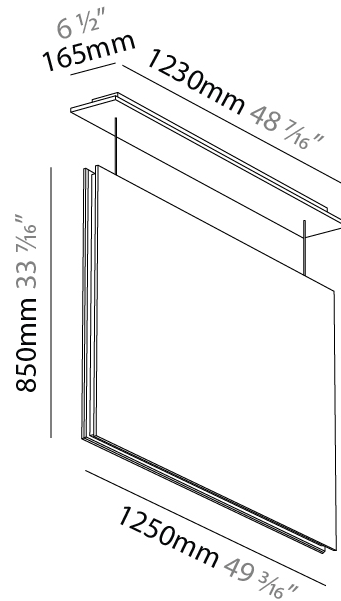

base number	LED	Color	Finish	Cable
	Dimming	Temperature	Options	Length

1. To build a product code in our configurator select the specify button on the base model # product page
2. To build a manual product code on this datasheet choose from the options listed below in blue font and add the suffix to the base model #

GENERAL

Series: Lullaby
Brand: Prolicht
Division: Architectural
Mounting Type: Suspension
Mounting Location: Ceiling
Subcategory: Acoustic

PHYSICAL

Shape: Rectangle
Length (mm): 1250
Length (in): 49 3/16
Width (mm): 50
Width (in): 1 15/16
Height (mm): 850
Height (in): 33 7/16
Light Distribution: Direct
Fixture Finish: ANC / ASH / BNA / BTC / BZE / CEL / EGG / EVG / FOG / FOS / FST / FUA / IRI / IRO / KHA / LIC / LIM / MER / MSN / MUS / ONX / PEA / PLU / POL / PPY / RAY / ROY / RST / STE / SWD / TAN / TAU
Fixture Material: Aluminum
Cable Details: 2,000mm / 6,000mm Transparent Cable

ELECTRICAL

Lamp Type: LED
Input Wattage (W): 26
Total Output Wattage (W): 23.7
Dimming: Non-Dimmable / 0-10V Dimming
Driver Included: Yes
Driver Location: Integrated
Driver Type: Constant Current - Universal
Driver Class: Class 2
Input Voltage (V): 120 - 277

LED

Color Temperature (°K): 2700 / 3000 / 3500 / 4000
Max. Delivered Lumen (lm): 3432 / 3482 / 3515 / 3582
Nominal Lumen (lm): 4100 / 4160 / 4200 / 4280
CRI: >90 CRI
Lamp Life (hrs): 80000

OPTICAL

Beam Angle: 80

RATINGS AND CERTIFICATIONS

Certified By: Certified for North American Standards
IP rating: IP20