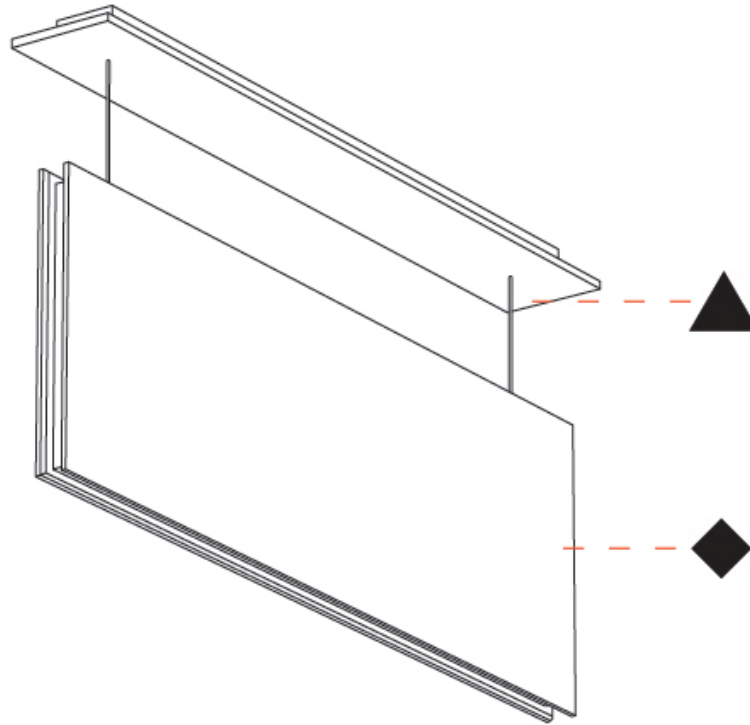

A300677-

PROJECT _____

TYPE _____

SPECIFIER _____

QUANTITY _____

DATE _____

A